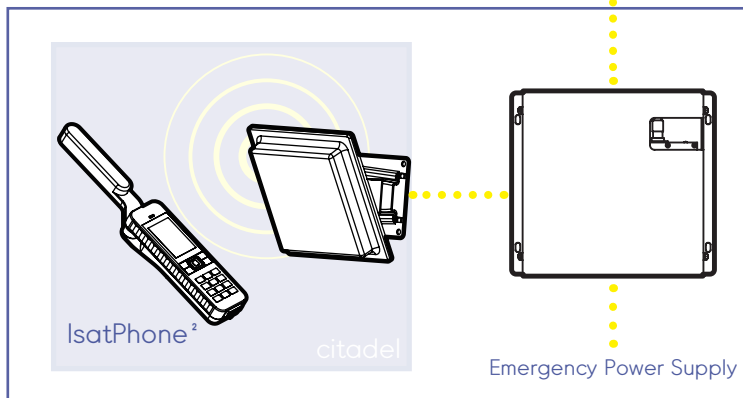

Frequency Range	Down Link	1525 ~1577 Mhz
	Up Link	1626.5 ~1660.5 Mhz
Gain	Down Link	65±1 dB Max
	Up Link	65±1 dB Max
Gain Flatness		3dBp-pMax
Output Power	Down Link	-20dBm (coducted)
	Up Link	33dBm or 2WMax
ALC Range	Up Link	50dB
Noise Figure	Down Link	7dB Max
	Up Link	7dB Max
Propagation Delay		1 μs Max
Power Supply Requirement		20~36VDC type(45W Max) 100~240VAC 50/60Mhz AC/DC Adapter